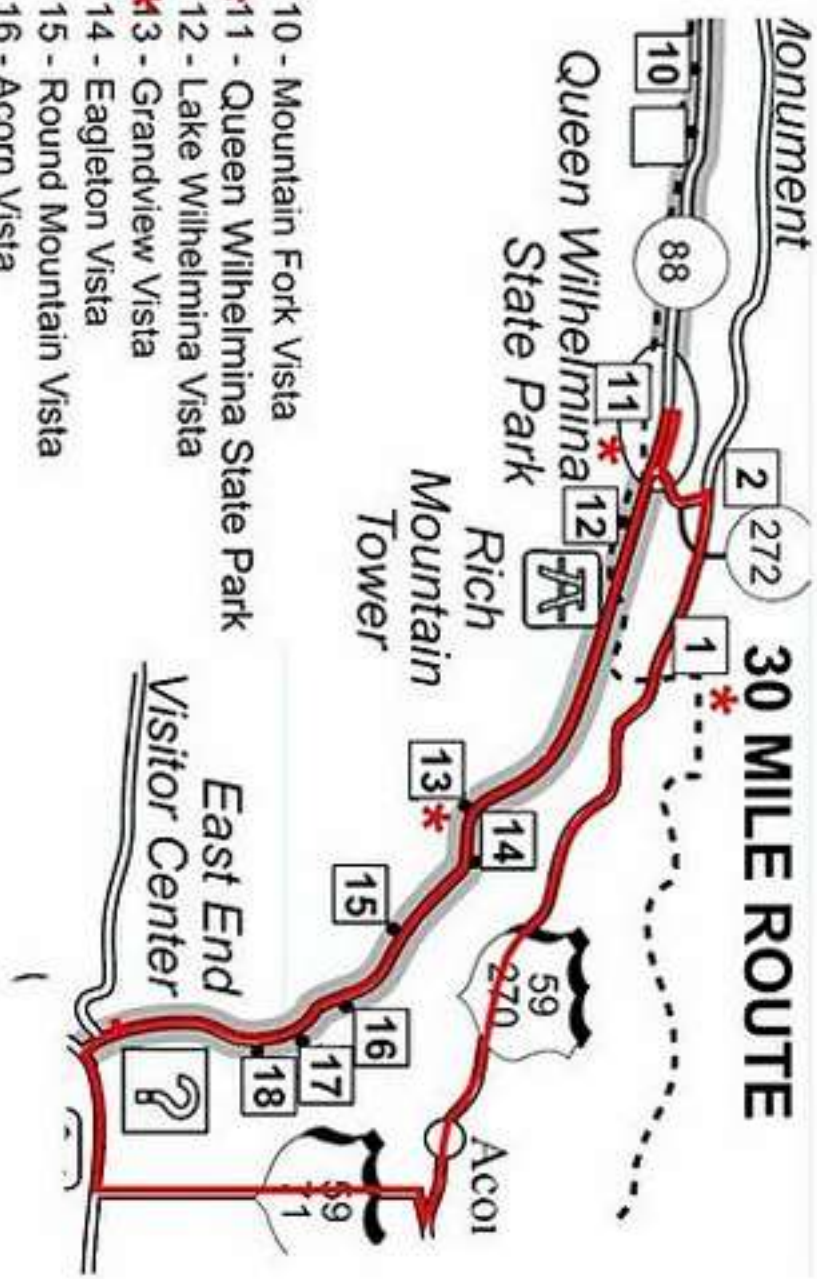

- \*1 - Eagleton Trail Head
- 2 - Rich Mountain Store
- \*3 - Page
- \*4 - Kerr Nature Center
- 5 - Kiamichi Valley Vista
- \*6 - Chaha Vista
- 7 - Castle Rock
- 8 - Pine Mountain Vista
- \*9 - Choctaw Nation/StateLine

- 10 - Mountain Fork Vista
- \*11 - Queen Wilhelmina State Park
- 12 - Lake Wilhelmina Vista
- \*13 - Grandview Vista
- 14 - Eagleton Vista
- 15 - Round Mountain Vista
- 16 - Acorn Vista
- 17 - Blue Haze Vista
- 18 - Earthquake Ridge

**30 MILE ROUTE**